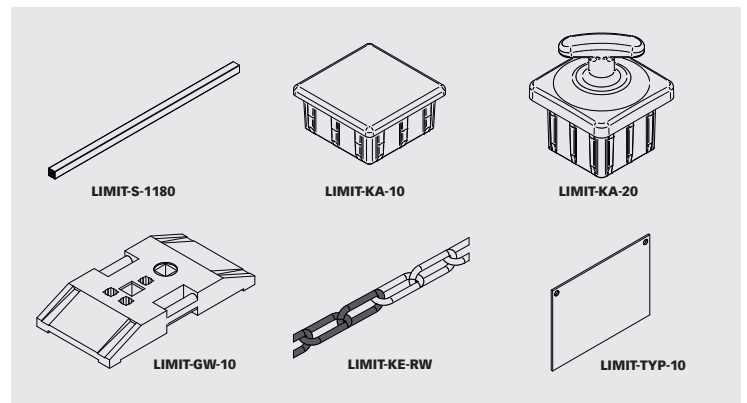

Guardrail system **LIMIT** 

The uncomplicated LIMIT solution by INNOTECH provides people who work at heights with perfect protection from potential sources of danger.

The flexible self-supporting guard rail system can be used in many ways. Installation takes just a few moments – without the use of special tools.

-  self-supporting guard rail system for working spaces and sources of danger
-  easy and quick installation
-  simple set-up (without special tools)
-  low self-supporting load due to post distance of **7.5 m**
-  great inherent stability
-  simple creation of openings due to the innovative chain holder

LIMIT-S-1180
Length: 1180 mm
Material: Aluminium

LIMIT-KA-10
Height x Width x Length
19 x 40 x 40 mm
Material: Plastic

LIMIT-KA-20
Height x Width x Length
58 x 47 x 47 mm
Material: Plastic

LIMIT-GW-10
Height x Width x Length
110 x 400 x 800 mm
Weight: 28 kg
Material: Recycled material

LIMIT-KE-RW
Dimensions:
46 x 11 x Ø 6 mm
Length: 25 m
Material: Plastic
Colour: red / white

LIMIT-TYP-10
Material: Aluminium compound, plastic